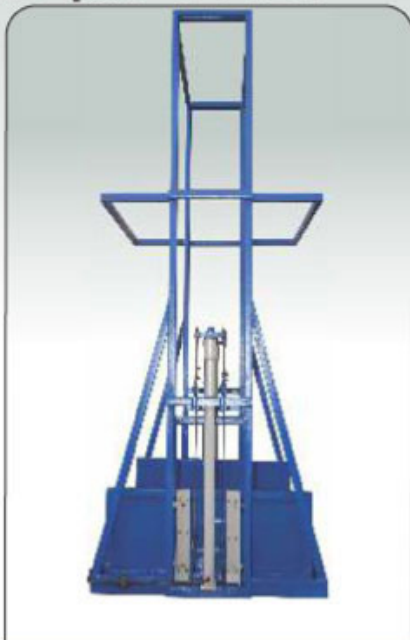

E-mail : info@hikingcrane.com
Visit us : www.hikingcrane.com

Manufactured By:
HIKING
Engineers

17.jpg

Hydraulic Goods Lift

Heavier safety at lighter cost

Capacity: Upto 10 Ton

Tele : +91-79-2573 3260 / 2329 Fax : 2573 2091
Mobile : 94275 24899, 98240 61329