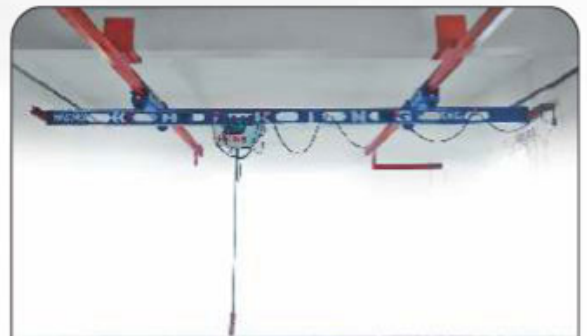

Under Slung Crane

Heavier safety at lighter cost

Capacity: Upto 5 Ton

Tele : +91-79-2573 3260 / 2329 Fax : 2573 2091
Mobile : 94275 24899, 98240 61329

E-mail : info@hikingcrane.com
Visit us : www.hikingcrane.com

Manufactured By:

HIKING
Engineers

8.jpg