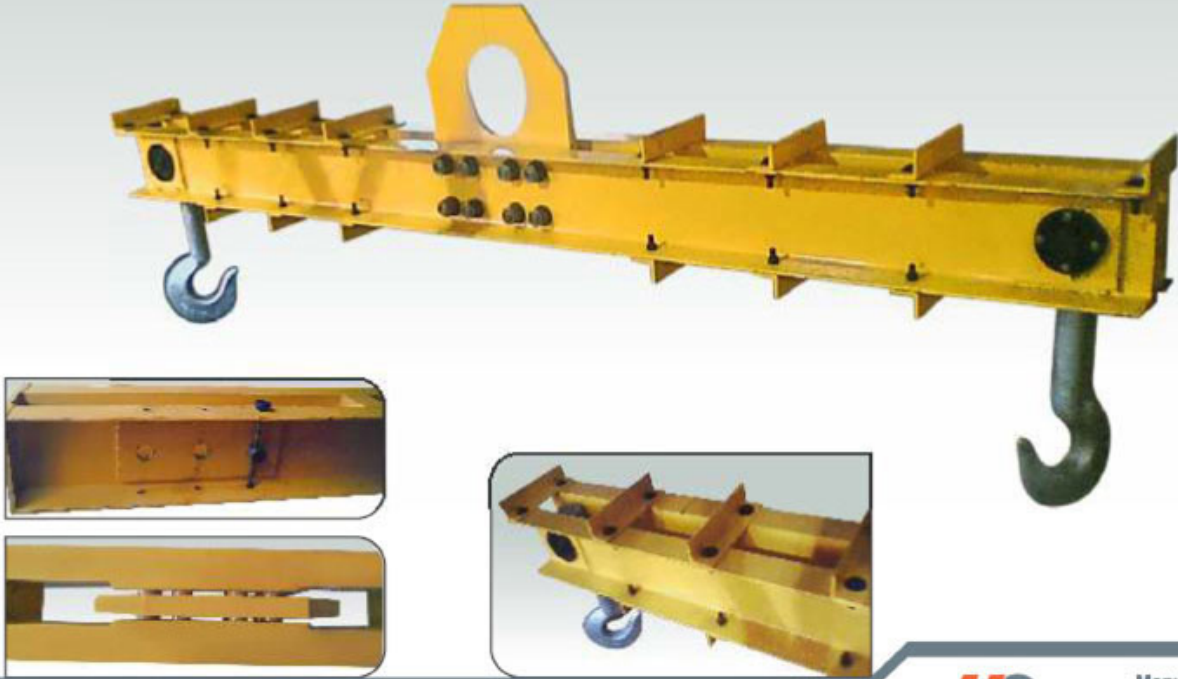

E-mail : info@hikingcrane.com
Visit us : www.hikingcrane.com

Manufactured By:
HIKING
Engineers

16.jpg

Lifter

Heavier safety at lighter cost

Tele : +91-79-2573 3260 / 2329 Fax : 2573 2091
Mobile : 94275 24899, 98240 61329