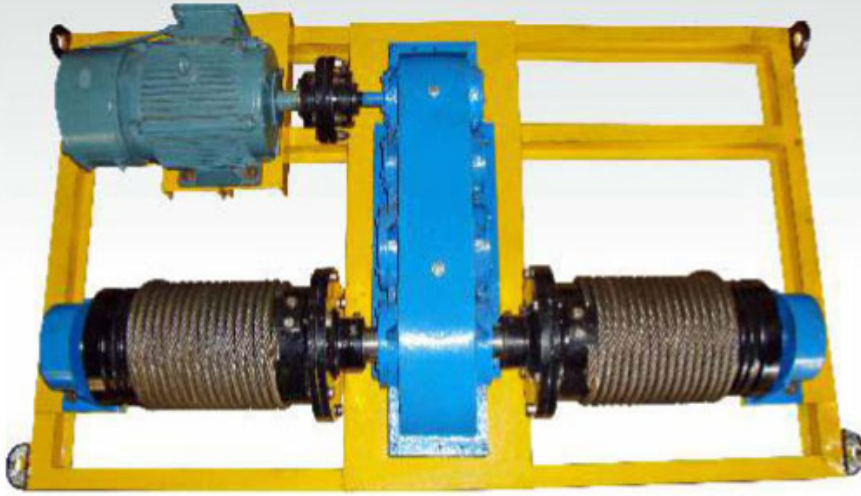

E-mail : info@hikingcrane.com
Visit us : www.hikingcrane.com

Manufactured By:

HIKING
Engineers

21.jpg

Double / Single Drum Winch

Heavier safety at lighter cost

Single Drum Winch

Tele : +91-79-2573 3260 / 2329 Fax : 2573 2091
Mobile : 94275 24899, 98240 61329