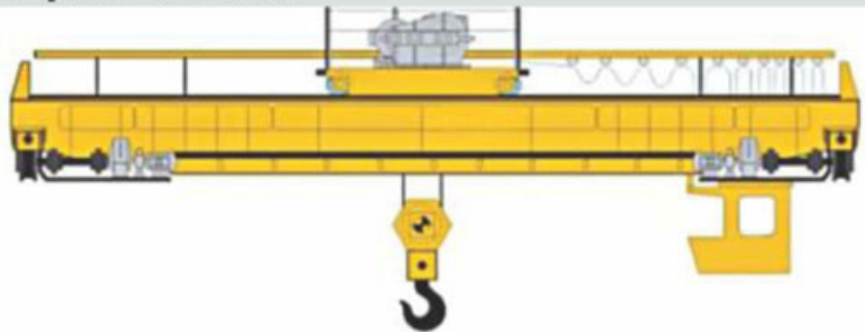

E-mail : info@hikingcrane.com
Visit us : www.hikingcrane.com

Manufactured By:
HIKING
Engineers

24.jpg

Double Guider Box type EOT Crane

Heavier safety at lighter cost

Capacity: Upto 75 Ton

Tele : +91-79-2573 3260 / 2329 Fax : 2573 2091
Mobile : 94275 24899, 98240 61329