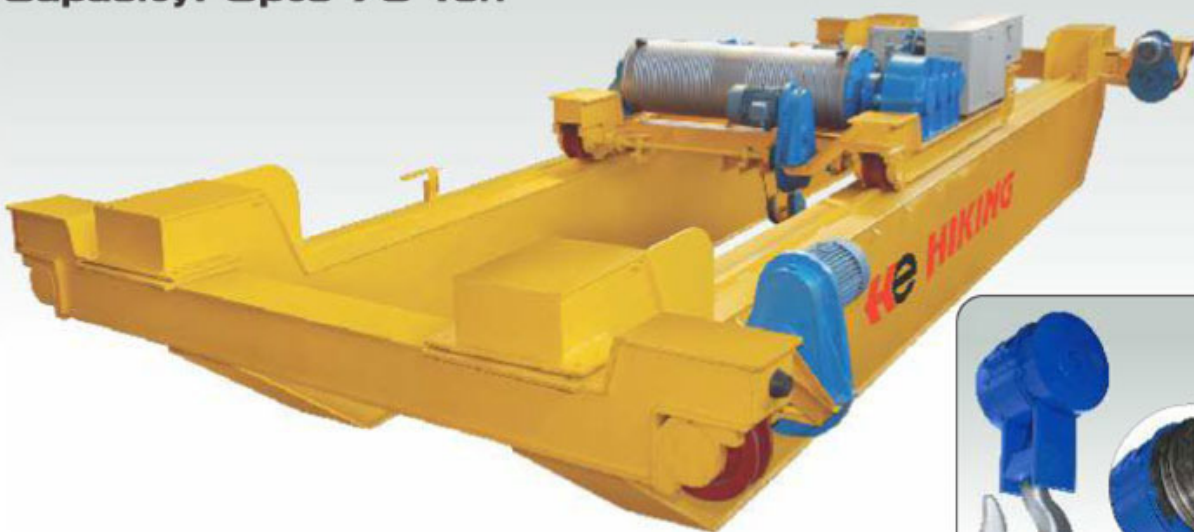

Material Moving Systems

Ke SINCE 1987
HIKING
Material moving easier

1.jpg

Overhead Double Girder Crane

Heavier safety at lighter cost

Capacity: Upto 75 Ton

Tele : +91-79-2573 3260 / 2329 Fax : 2573 2091
Mobile : 94275 24899, 98240 61329