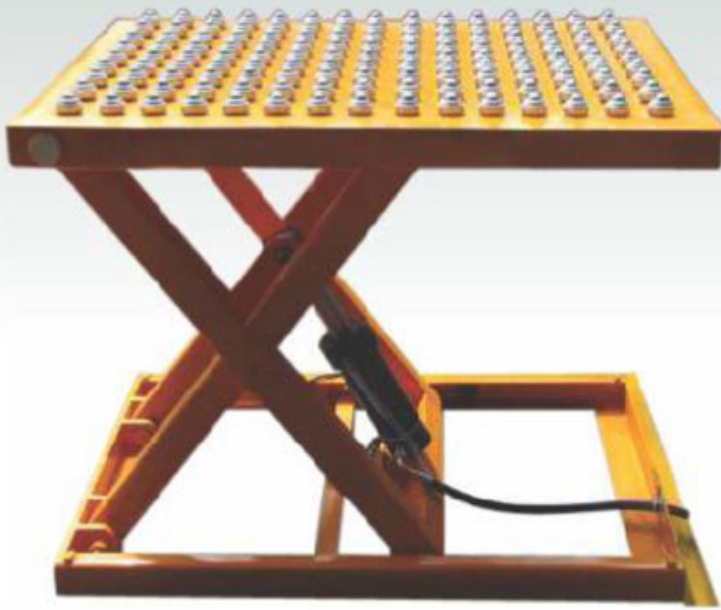

E-mail : info@hikingcrane.com
Visit us : www.hikingcrane.com

Manufactured By:

HIKING
Engineers

23.jpg

Table Scissor Lift

Heavier safety at lighter cost

Turn Table Scissor Lift

Tele : +91-79-2573 3260 / 2329 Fax : 2573 2091
Mobile : 94275 24899, 98240 61329